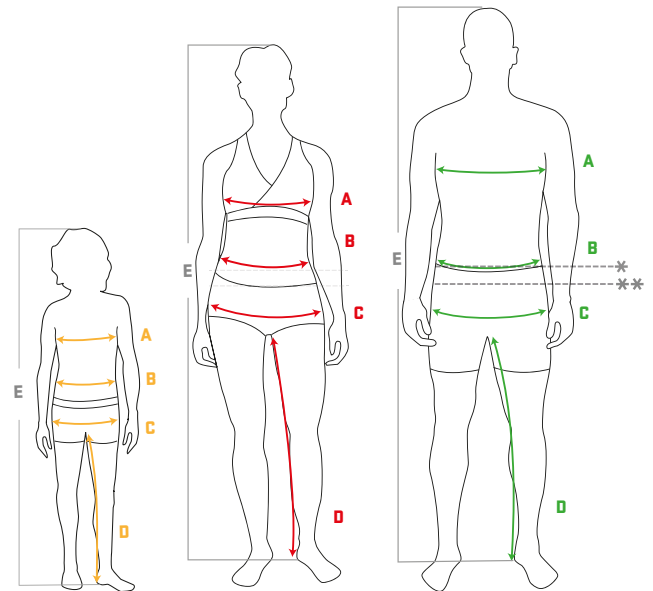

CHILDREN'S SIZES

UK inches	41	46	50	55	60	64
Swedish size	98-104	110-116	122-128	134-140	146-152	158-164
Age	4	6	8	10	12	14
B Waist	20	21	22	22	25	26
D Inside leg	16	19	22	25	28	30

Shoe sizes UK Size	5		6	6.5	7	8	9	9.5	10	11	12	13
EU size	38	39	40	41	42	43	44	44	45	46	47	48

*Normal waist **Lower waist